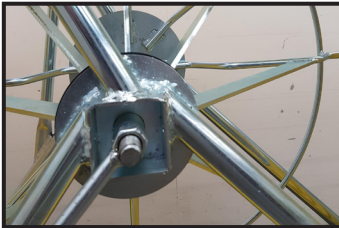

Maxi Cobra Rodding System

The 'Maxi Cobra' Rodding System gives a compact and labour saving solution whether installing cables in ducts, threading draw ropes through pipes or surveying drains with CCTV cameras.

Key Features

- Fast easy Cable Installation
- Rod available in 2 diameters
- Light weight for easy transportation
- Integral fully adjustable brake system fitted as standard
- Wide range of Spares and Accessories available
- Replacement Rod available
- Cage easily separates from frame
- Wheels fitted as standard

Construction

Rugged

Robust, zinc plated steel frames

Reliable

Top quality, durable components used throughout

Fittings

A range of end fittings available including brass guide tip, spring and roller

Safety Brake

Integral fully adjustable brake system fitted as standard

Standard length Maxi Cobra Rodding Systems. Other lengths are available on request.

PRODUCT CODE	ROD DIAMETER	ROD LENGTH
MAXCO250C9	9mm	250m

PRODUCT CODE	ROD DIAMETER	ROD LENGTH
MAXCO100C9	9mm	100m
MAXCO120C9	9mm	120m
MAXCO150C9	9mm	150m
MAXC200C9	9mm	200m
MAXCO250C9	9mm	250m
MAXCO300C9	9mm	300m
MAXCO350C9	9mm	350m