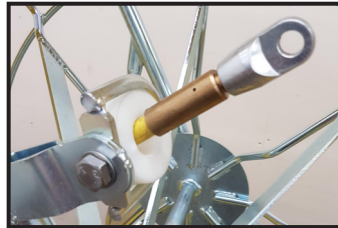

Maxi Cobra Rodding System

The 'Maxi Cobra' Rodding System gives a compact and labour saving solution whether installing cables in ducts, threading draw ropes through pipes or surveying drains with CCTV cameras.

Key Features

- Fast easy Cable Installation
- Rod available in 2 diameters
- Light weight for easy transportation
- Integral fully adjustable brake system fitted as standard
- Wide range of Spares and Accessories available
- Replacement Rod available
- Cage easily separates from frame
- Wheels fitted as standard

Construction

Rugged

Robust, zinc plated steel frames

Reliable

Top quality, durable components used throughout

Fittings

A range of end fittings available including brass guide tip, spring and roller

Safety Brake

Integral fully adjustable brake system fitted as standard

Standard length Maxi Cobra Rodding Systems. Other lengths are available on request.

PRODUCT CODE	ROD DIAMETER	ROD LENGTH
MAXCO250C9	9mm	250m

PRODUCT CODE	ROD DIAMETER	ROD LENGTH
MAXCO100C9	9mm	100m
MAXCO120C9	9mm	120m
MAXCO150C9	9mm	150m
MAXC200C9	9mm	200m
MAXCO250C9	9mm	250m
MAXCO300C9	9mm	300m
MAXCO350C9	9mm	350m