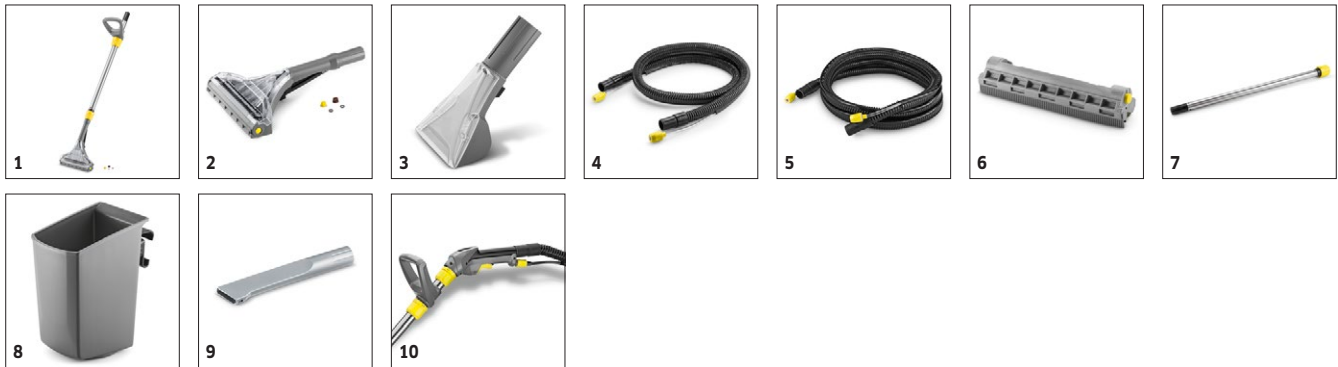

Equipment

Spray hose with integral water feed	m	2,5
Power outlet for power brush		PW 30/1
Detergent	Piece(s)	RM 760 Tabs 2
Compartment for detergent tablets		■
Additional handle		■
Hand tool		■
Wide floor nozzle with flexible suction lip		■
Fixation for soft dusting brush		■
Cable hook		■

■ Included in delivery.

PUZZI 10/2

1.193-122.0

KÄRCHER

		Order no.	Quantity	ID	Width	Length	Price	Description	
Floor tools									
Flexible floor nozzle, 240 mm, complete	1	4.130-007.0	1 Piece(s)	32 mm	240 mm			Kit consisting of floor nozzle (240 mm), suction tube and D-handle. Transparent sight glass for checking the vacuumed dirty water. Flexible squeegee.	■
Flexible floor nozzle, 240 mm, individual	2	4.130-008.0	1 Piece(s)	32 mm	240 mm			Floor nozzle (240 mm), individual. Transparent glass for checking the vacuumed dirty water. Flexible squeegee. Included in kit 4.130-007.0.	□
Hand tools									
Upholstery nozzle	3	4.130-001.0	1 Piece(s)	32 mm	110 mm	182 mm		Upholstery nozzle, 110 mm.	■
Spray-extraction hoses									
Spray/suction hose, 2.5 m	4	6.394-826.0	1 Piece(s)	32 mm		2,5 m		Standard spray/suction hose.	■
Spray/suction hose, 4 m	5	6.394-375.0	1 Piece(s)	32 mm		4 m		Optional spray/suction hose, 4 m.	□
Hard surface adapters									
Hard floor rubber adapter, small 240 mm	6	4.762-014.0	1 Piece(s)		240 mm			Hard surface adapter for floor nozzle, 240 mm.	□
Other									
Extension tube	7	4.025-004.0	1 Piece(s)	DN 32	775 mm			Extension tube, individual.	□
Cleaning agent container, complete	8	4.070-006.0	1 Piece(s)					Kit consisting of cleaning agent container and Home Base adapter. For connecting Home Base rail.	□
Crevice tool	9	4.130-010.0	1 Piece(s)	32 mm				Crevice nozzle for spray extraction machines.	□
D-handle	10	4.321-001.0	1 Piece(s)					D-handle, individual, for extension tube 4.025-004.0.	□